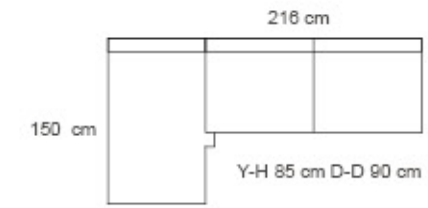

PUFFY KÖŞE TAKIMI

EBR - SERIES